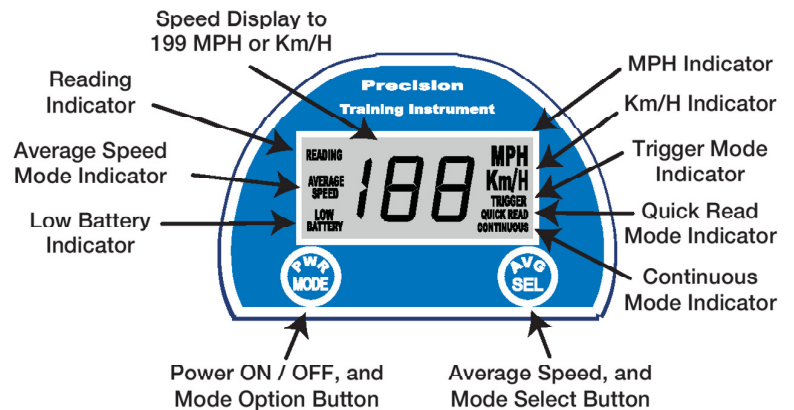

Sports Radar
at Littlewood Hire,
PO Box 117,
Chesterfield, Derbyshire,
S41 7LH

UK Distributor: sportsradarltd.co.uk